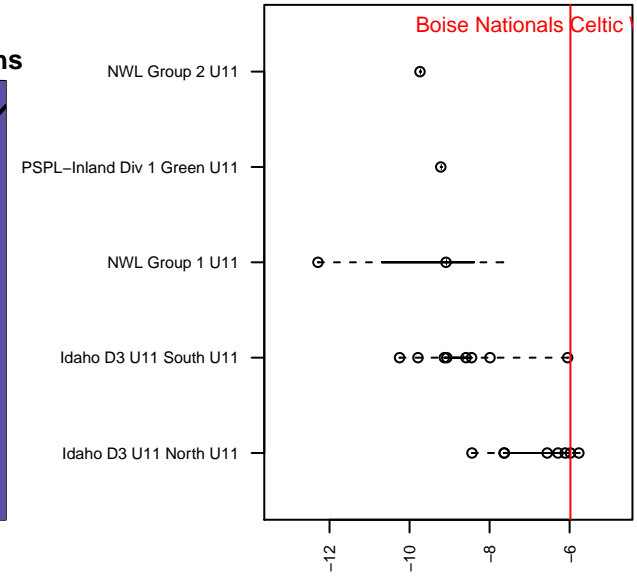

**attack and defense rating
relative to others at age
and all opponents in last 13 months**