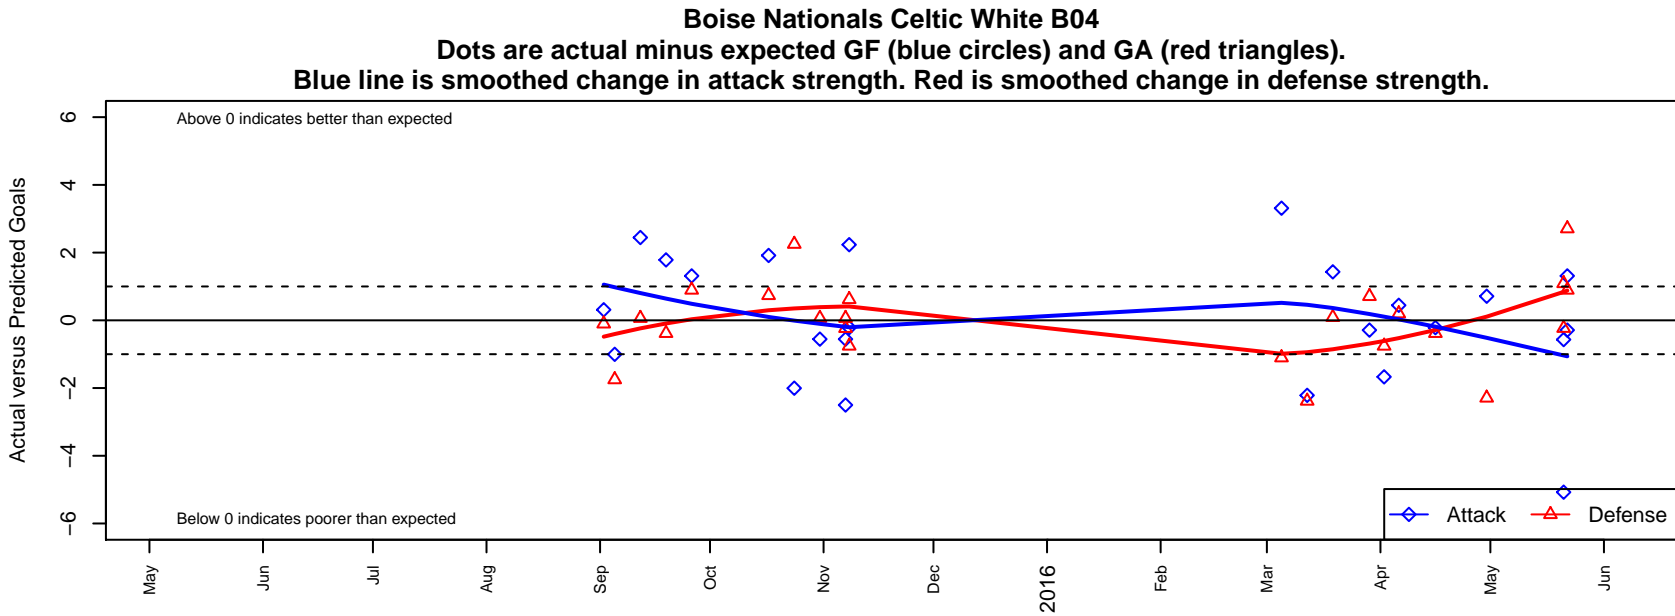

Boise Nationals Celtic White B04

Boise Nationals
 Boise, ID
 B04 total strength=652
 attack=0.87 defense=0.41
 fall league = Idaho D3 U11 North U11
 spr league = Spr Idaho D3 U11 North U11

alt names used:
 BNSC CELTIC WHITE
 BNSC CELTIC WHITE
 BOISE NATIONALS U11B BNSC CELTIC WHI
 BOISE NATIONALS CELTIC WHITE (ID)

Venues played:
 2015 Idaho D3 U11 North U11
 2015 FC Nova Fall Showcase U11B King
 2015 Spr Idaho D3 U11 North U11
 2015 ID Directors Cup U11B Gold U11

**attack and defense variance (black dot)
relative to other teams
and top 10 in region**